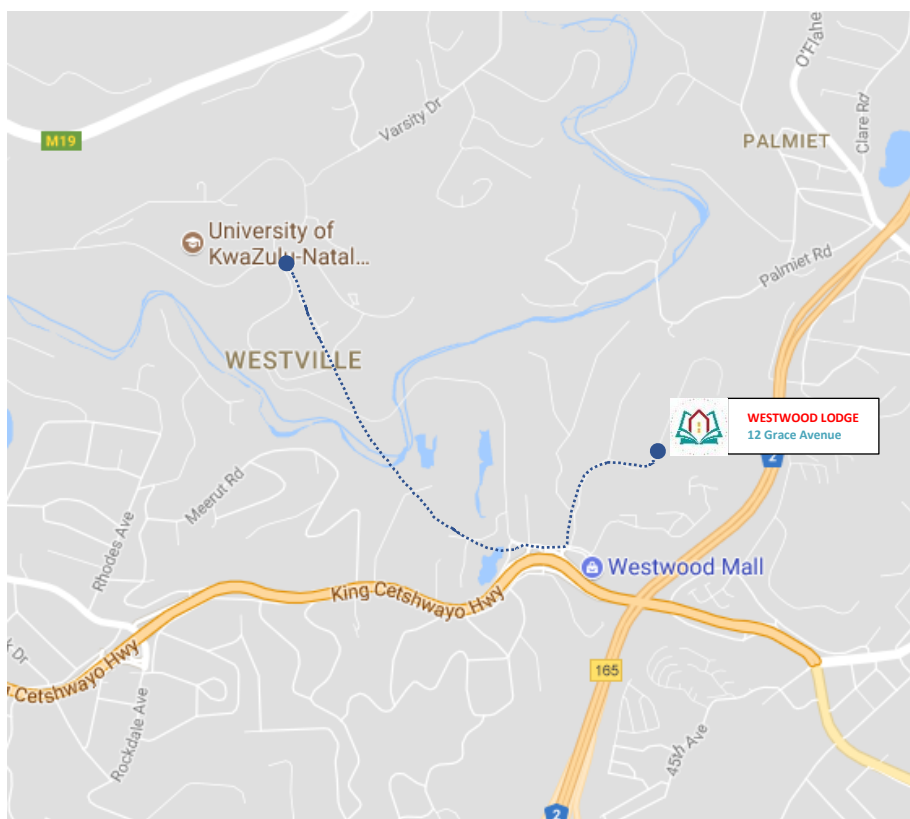

MAP AND DIRECTIONS

GPS Coordinates: 29°49'32"S 30°57'36"E

Address:

**12 Grace Avenue
Westville
Durban**

DIRECTIONS FROM UKZN CAMPUS

- Drive to the main East Gate
- Drive down University Road (you will pass the Derby Downs Office Park on your right)
- Stay in the Left Lane and pass through the 1st set of traffic lights
- Continue to stay Left and pass through the 2nd set of traffic lights
- At the 3rd set of traffic lights, Turn Left onto Mottramdale Road
- At the mini-roundabout, stay right and turn into Grace Avenue
- 12 Grace Avenue is on your right +- 300m
- Pass through the Security checkpoint and you will be directed to the office