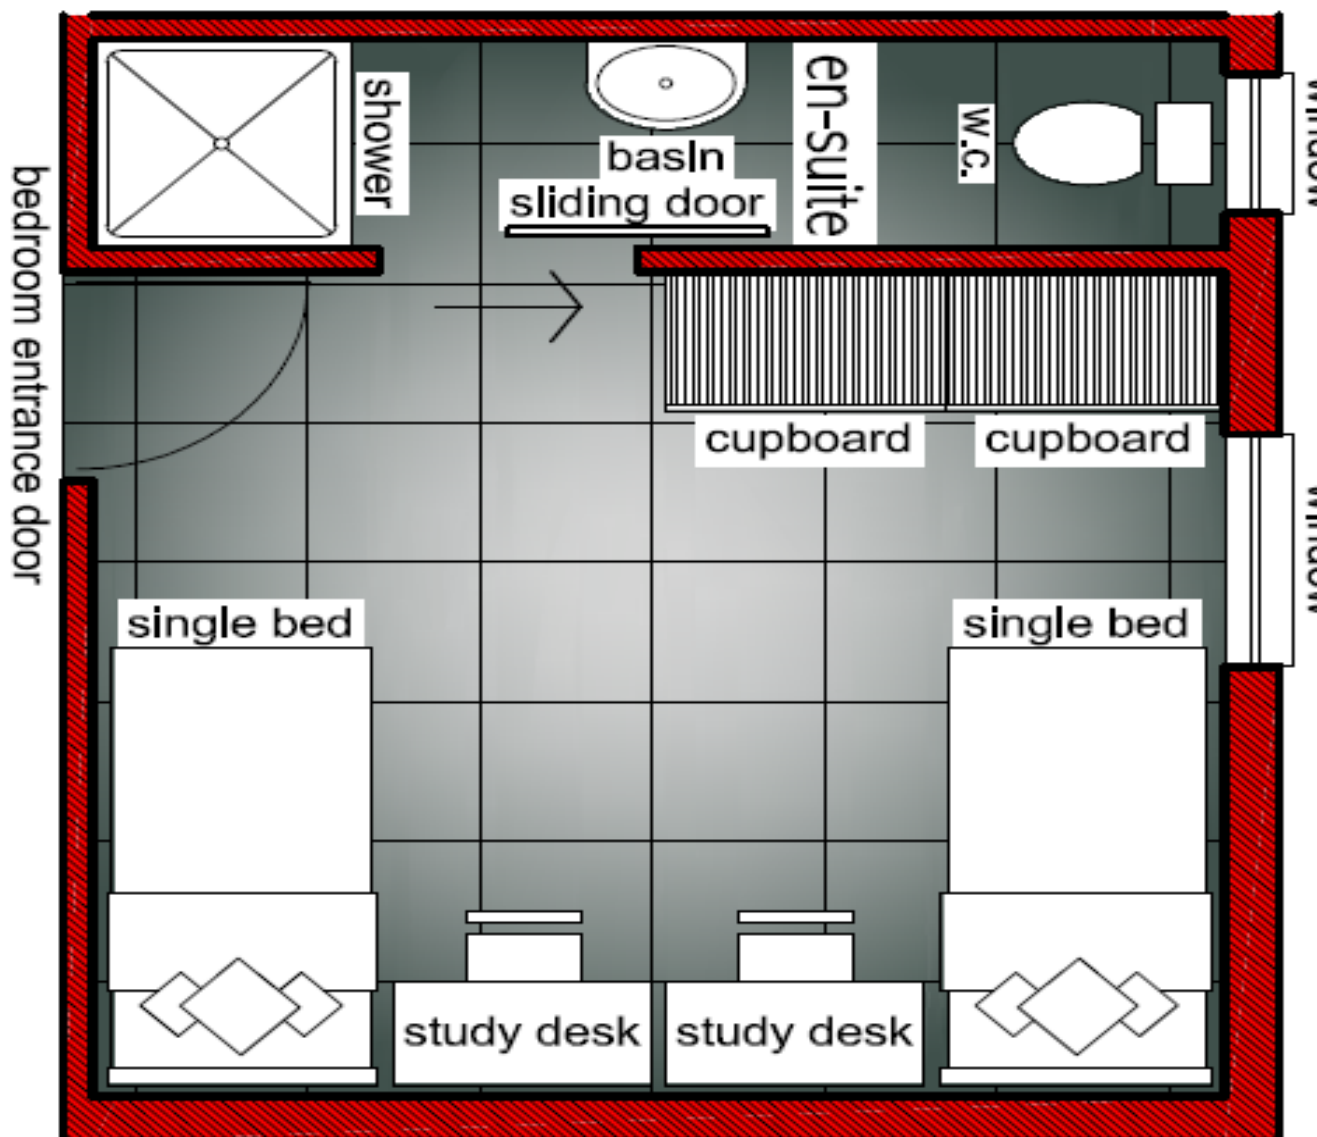

Shared Room

- Recommended for: All students
- Shared Bedroom with own Bathroom
- Shared Kitchen, Dining, Lounge
- Room Size +- 18m²

Approximate Layout