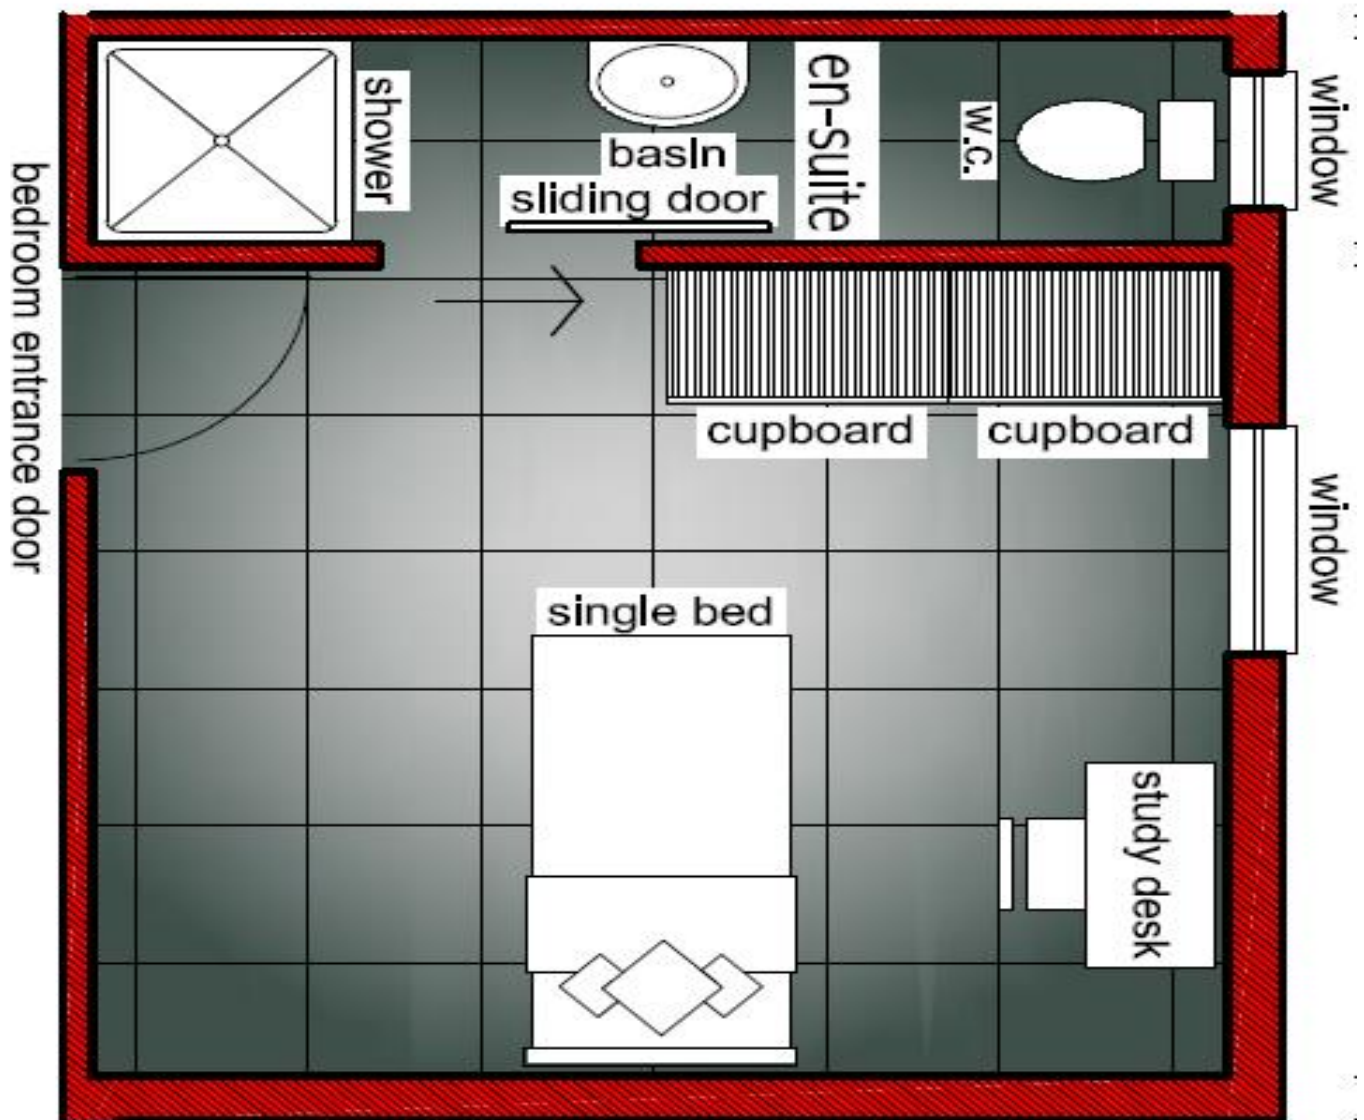

Single Room

- Recommended for: All students
- Own Bedroom with Bathroom
- Shared Kitchen, Dining, Lounge
- Room Size +- 18m²

Approximate Layout