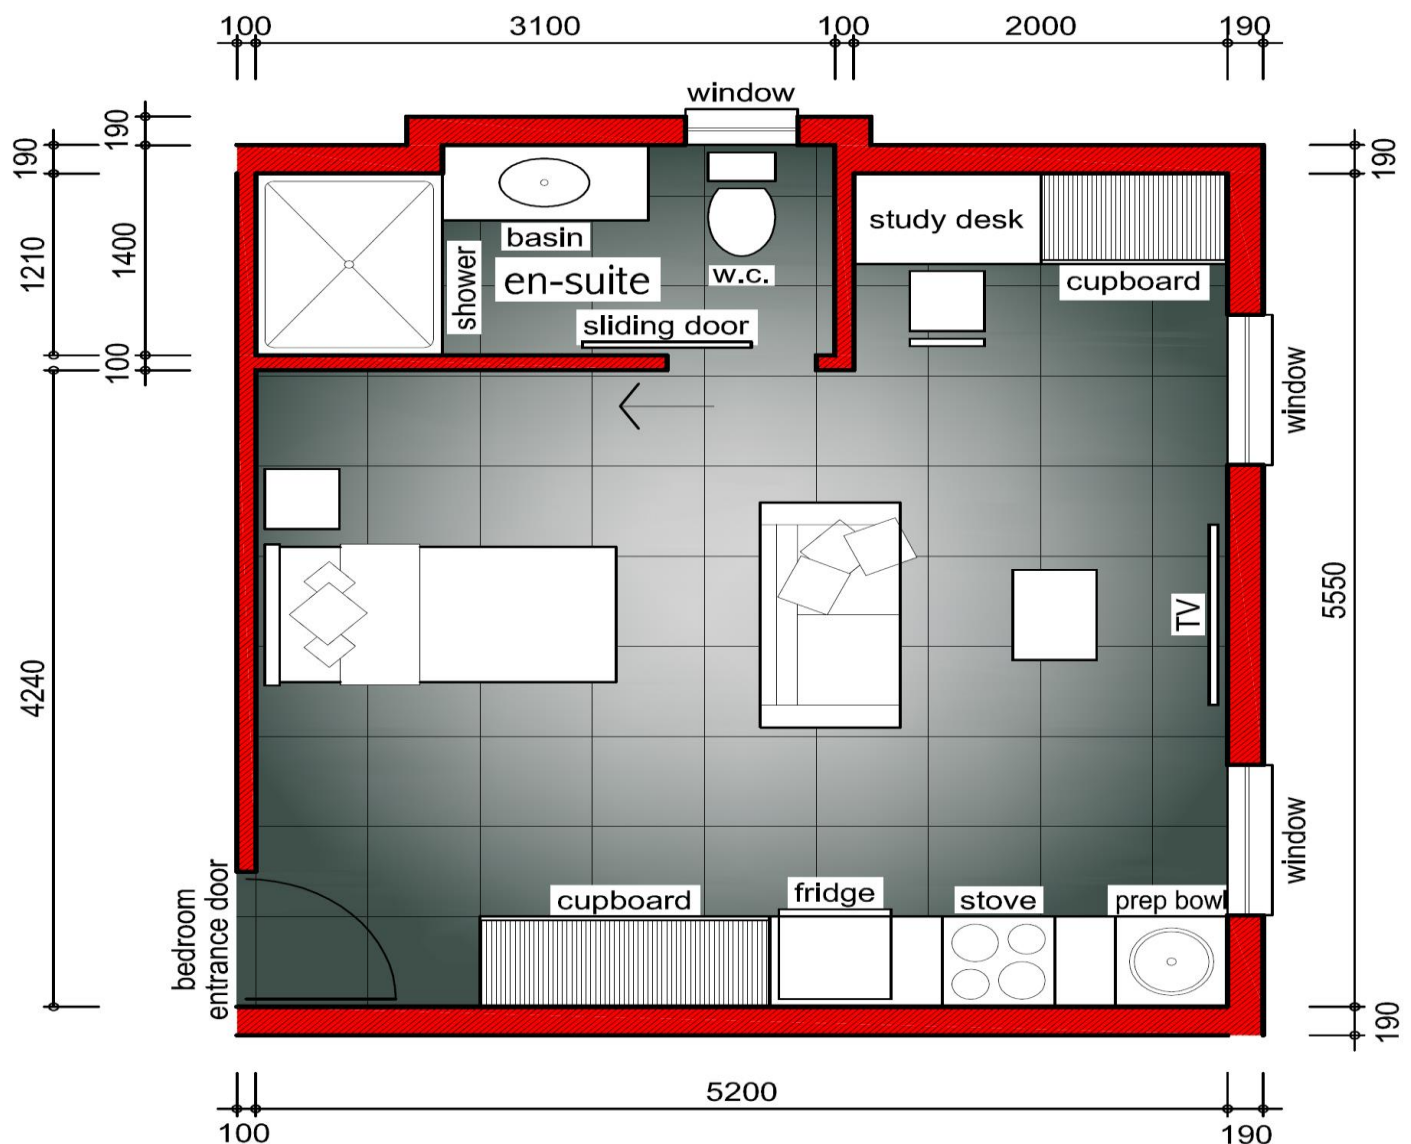

Studio Suite (1 or 2 occupants)

- Recommended for: Doctorates / Masters / Honours Students
- Single or Shared with own Bathroom and Kitchenette
- Room Size +- 27m²

Approximate Layout