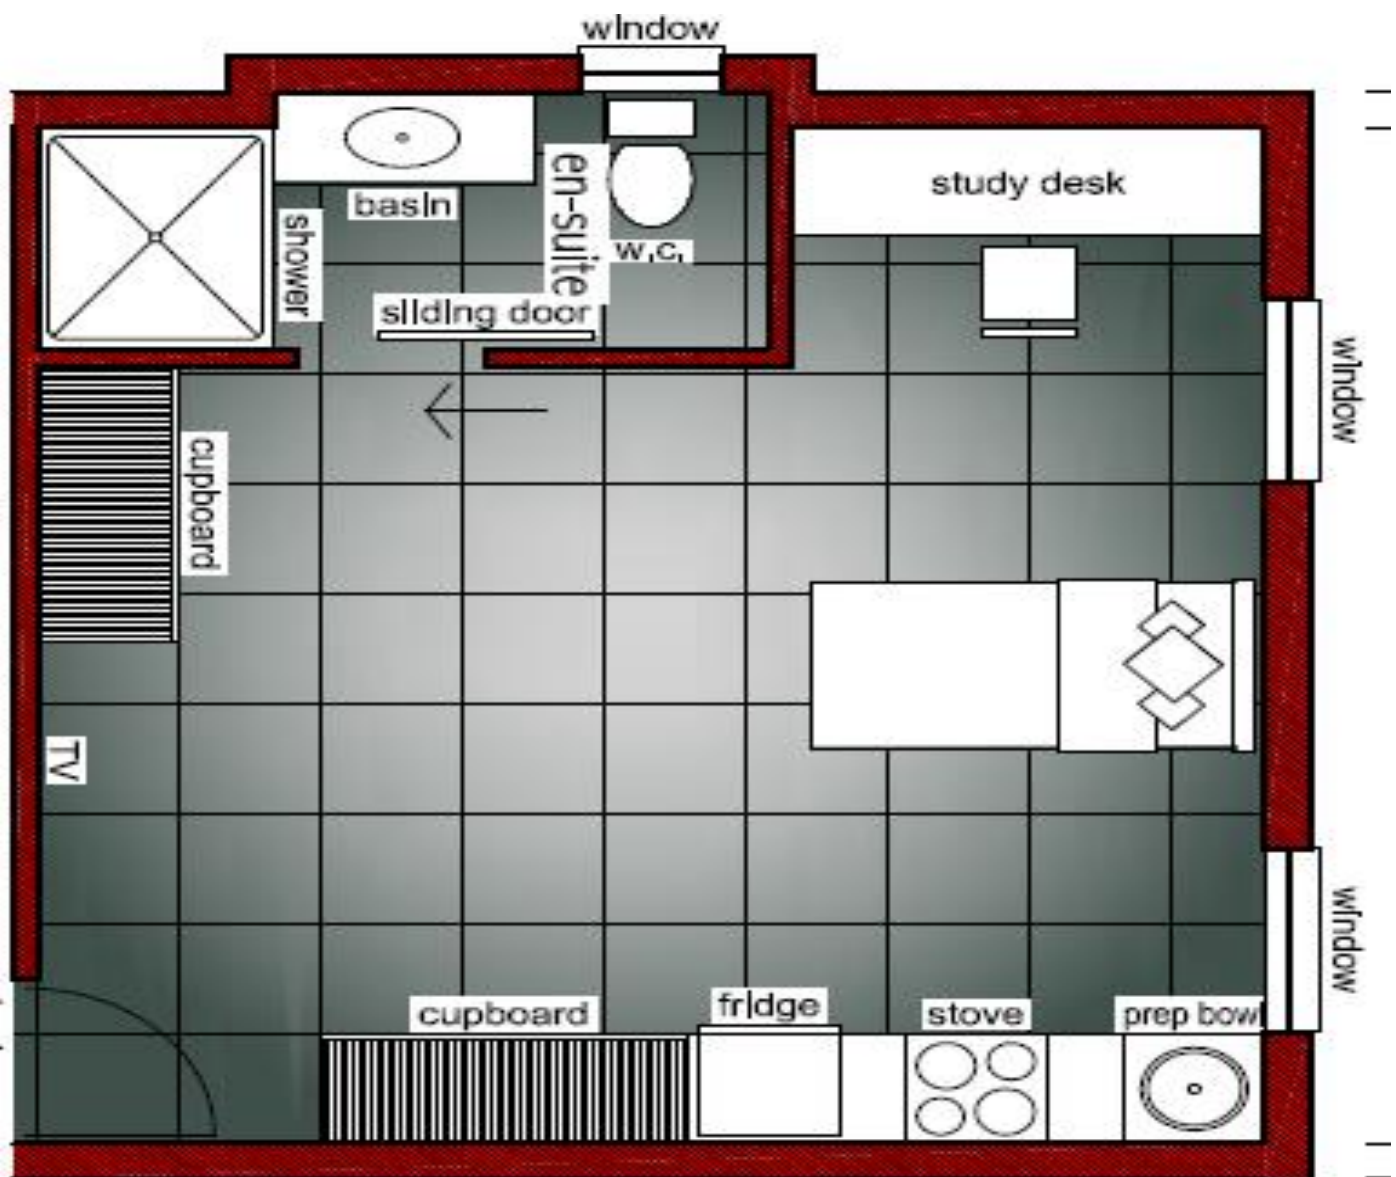

Studio

- Recommended for: Doctorates / Masters / Honours Students
- Single or Shared with own Bathroom and Kitchenette
- Room Size +- 27m²

Approximate Layout