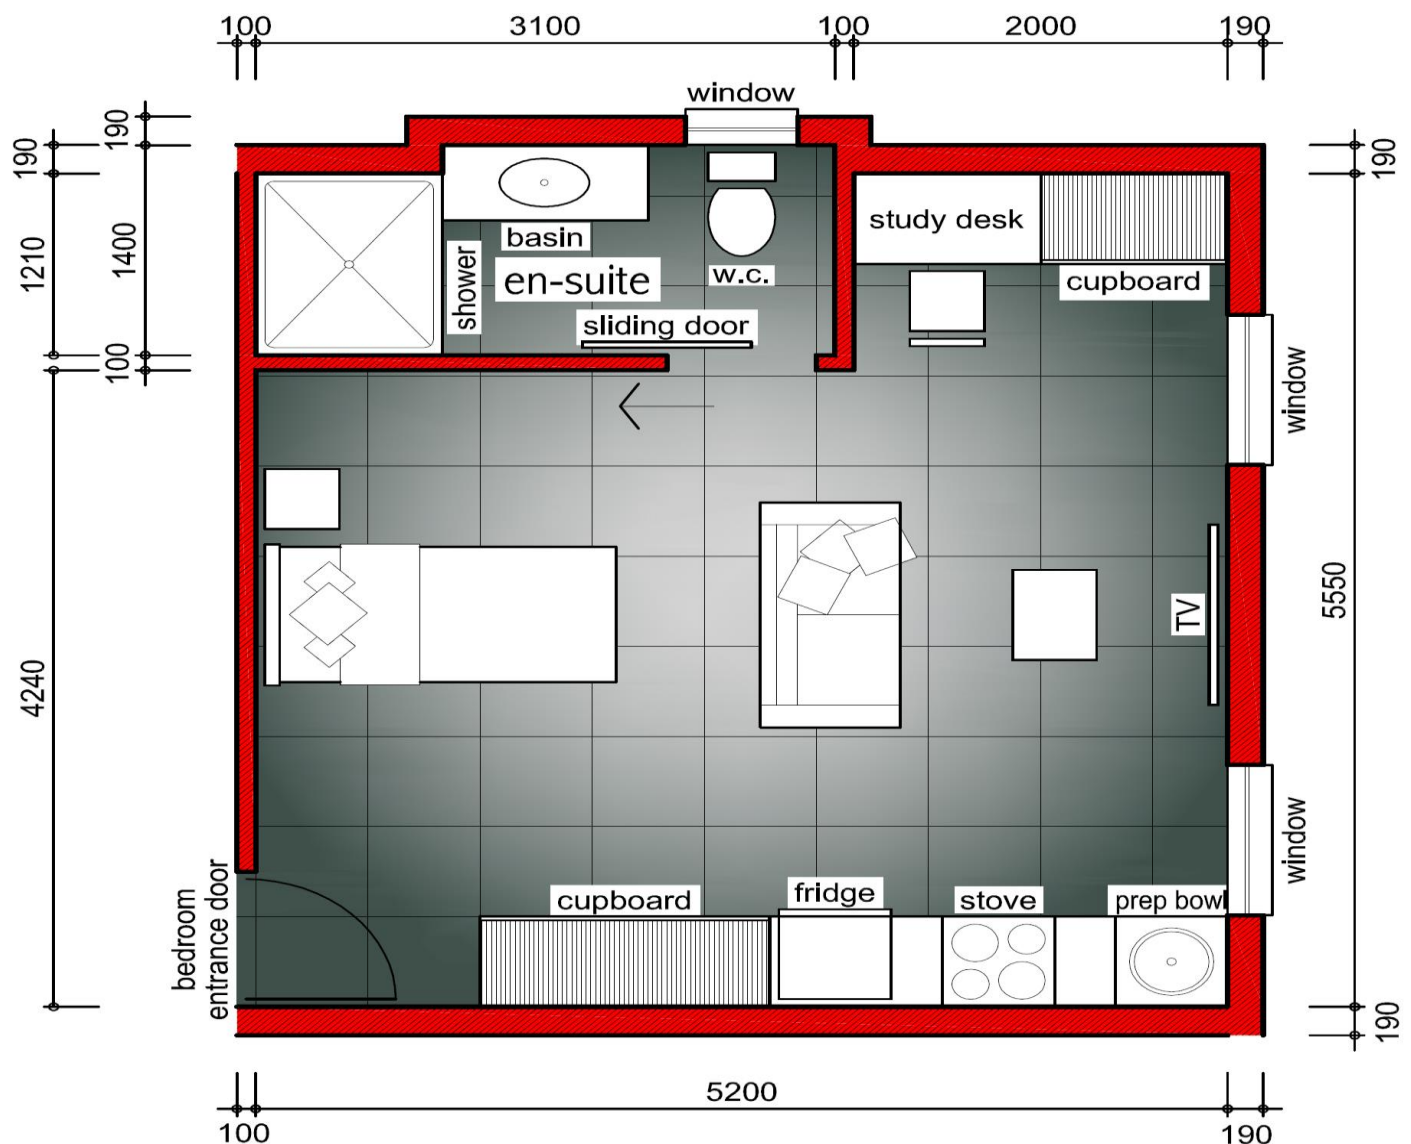

Studio

- Recommended for: Doctorates / Masters / Honours Students
- Single or Shared with own Bathroom and Kitchenette
- Room Size +- 27m²

Approximate Layout