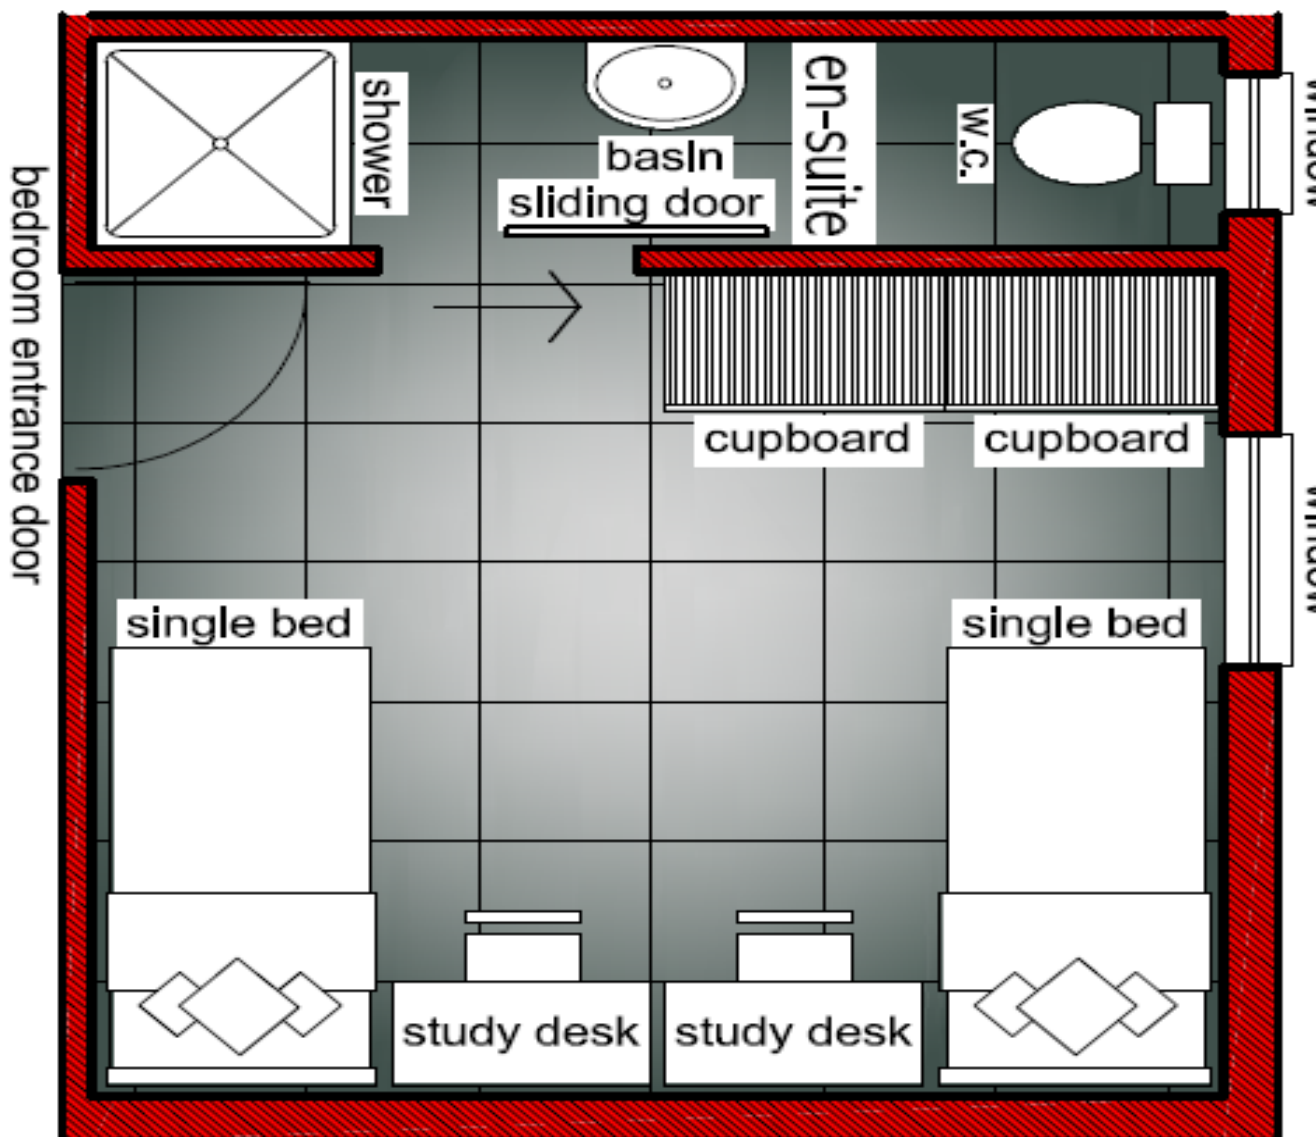

Shared Room (2 occupants)

- Recommended for: All students
- Shared Bedroom with own Bathroom
- Shared Kitchen, Dining, Lounge
- Room Size +- 18m²

Approximate Layout