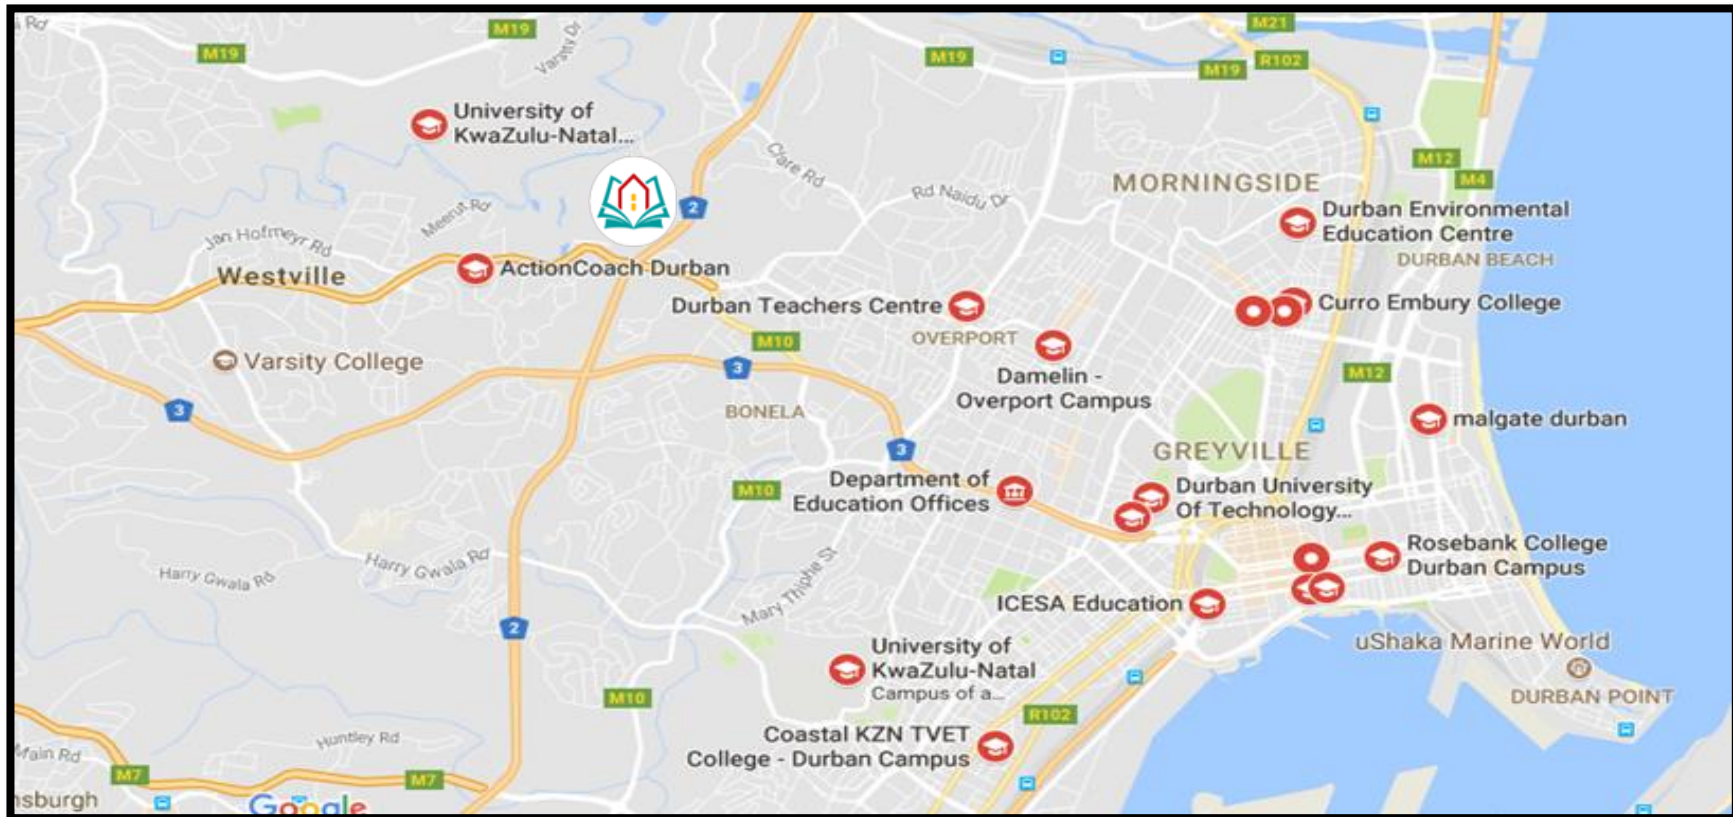

# Map and Area

Westwood Lodge  
Live well, Study well

- Located with easy access to main highways
- 10 Minutes to the beach
- 15 Minutes to Durban City Centre
- 2Kms from UKZN Westville Campus
- Walk to Westwood Mall – Shops, Restaurants and Gym

## DIRECTIONS

- From M13 Take Exit No. 7 (Essex Terrace / University Road)
- Once in Lincoln Terrace, drive towards Westwood Mall
- Turn left at the traffic lights into Mottramdale Road
- At the mini-roundabout, keep right
- Travel +- 200m and Westwood Lodge is on your right
- 12 Grace Avenue, Westville
- GPS – 29°49'33" S 30°57'38" E