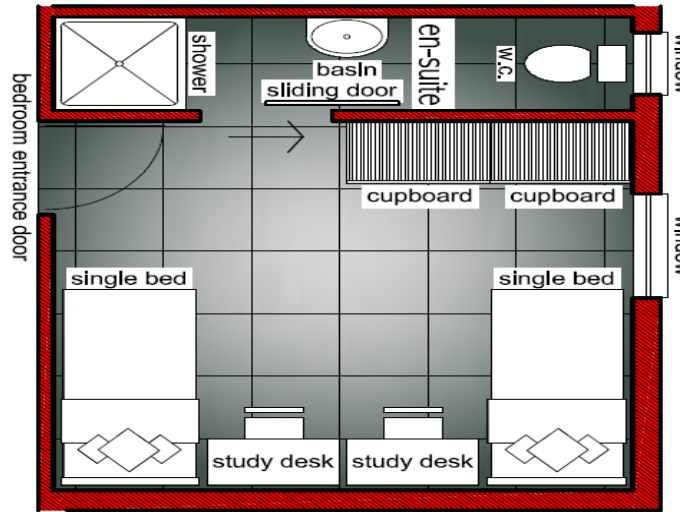

2021 Rates & Layouts

Westwood Lodge
Live well, Study well

SHARED

R 1 000 Admin Fee +
R 5 000 Refundable Deposit +
R 3 900 Monthly Fee (Annual R42 900)

SINGLE

R 1 000 Admin Fee +
R 7 000 Refundable Deposit +
R 5 950 Monthly Fee (Annual R65 450)