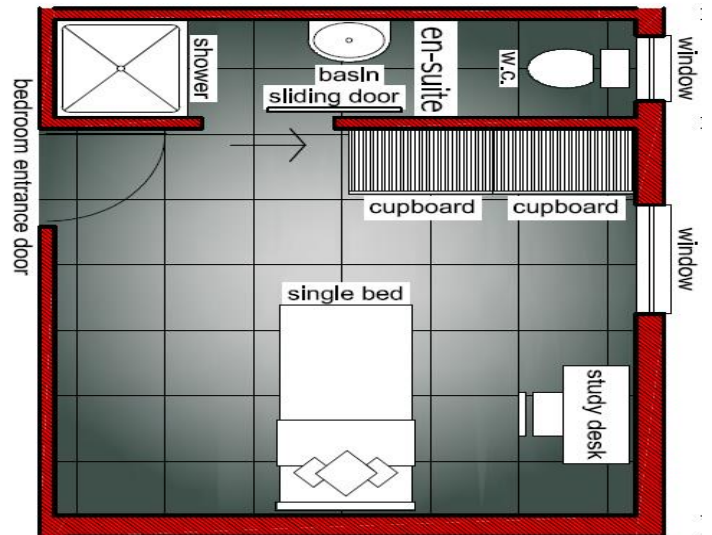

2021 Rates & Layouts

Westwood Lodge
Live well, Study well

SHARED

R 1 000 Admin Fee +
R 5 000 Refundable Deposit +
R 3 900 Monthly Fee (Annual R42 900)

SINGLE

R 1 000 Admin Fee +
R 7 000 Refundable Deposit +
R 5 950 Monthly Fee (Annual R65 450)