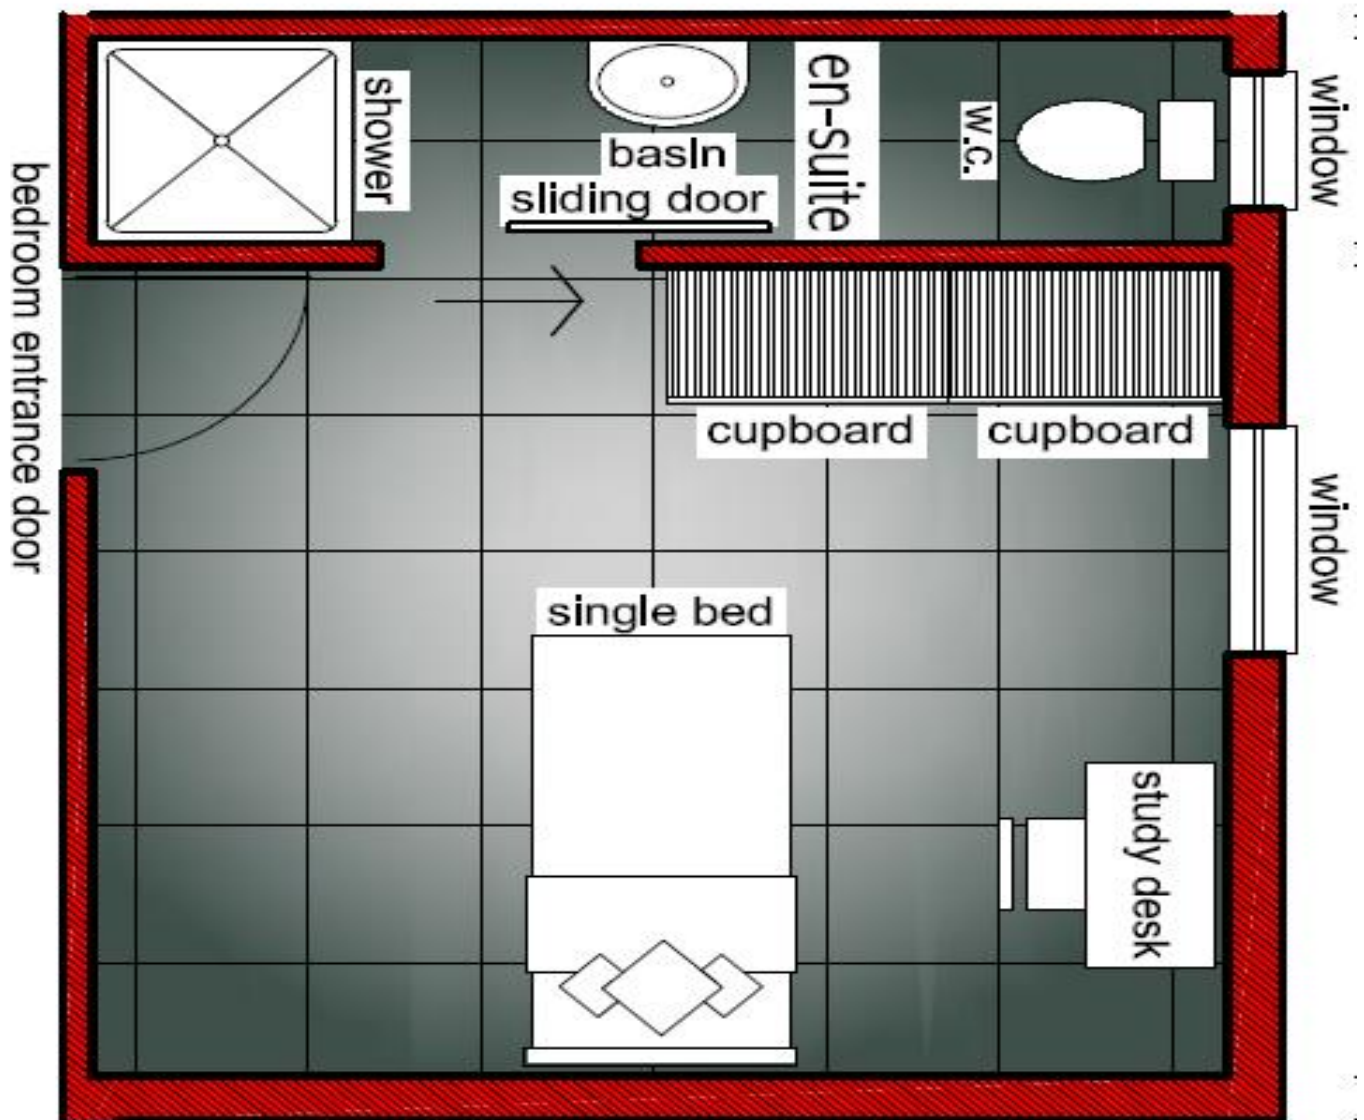

## Single Room (1 Occupant)

- Recommended for: All students
- Own Bedroom with Bathroom
- Shared Kitchen, Dining, Lounge
- Room Size +- 18m<sup>2</sup>

Approximate Layout