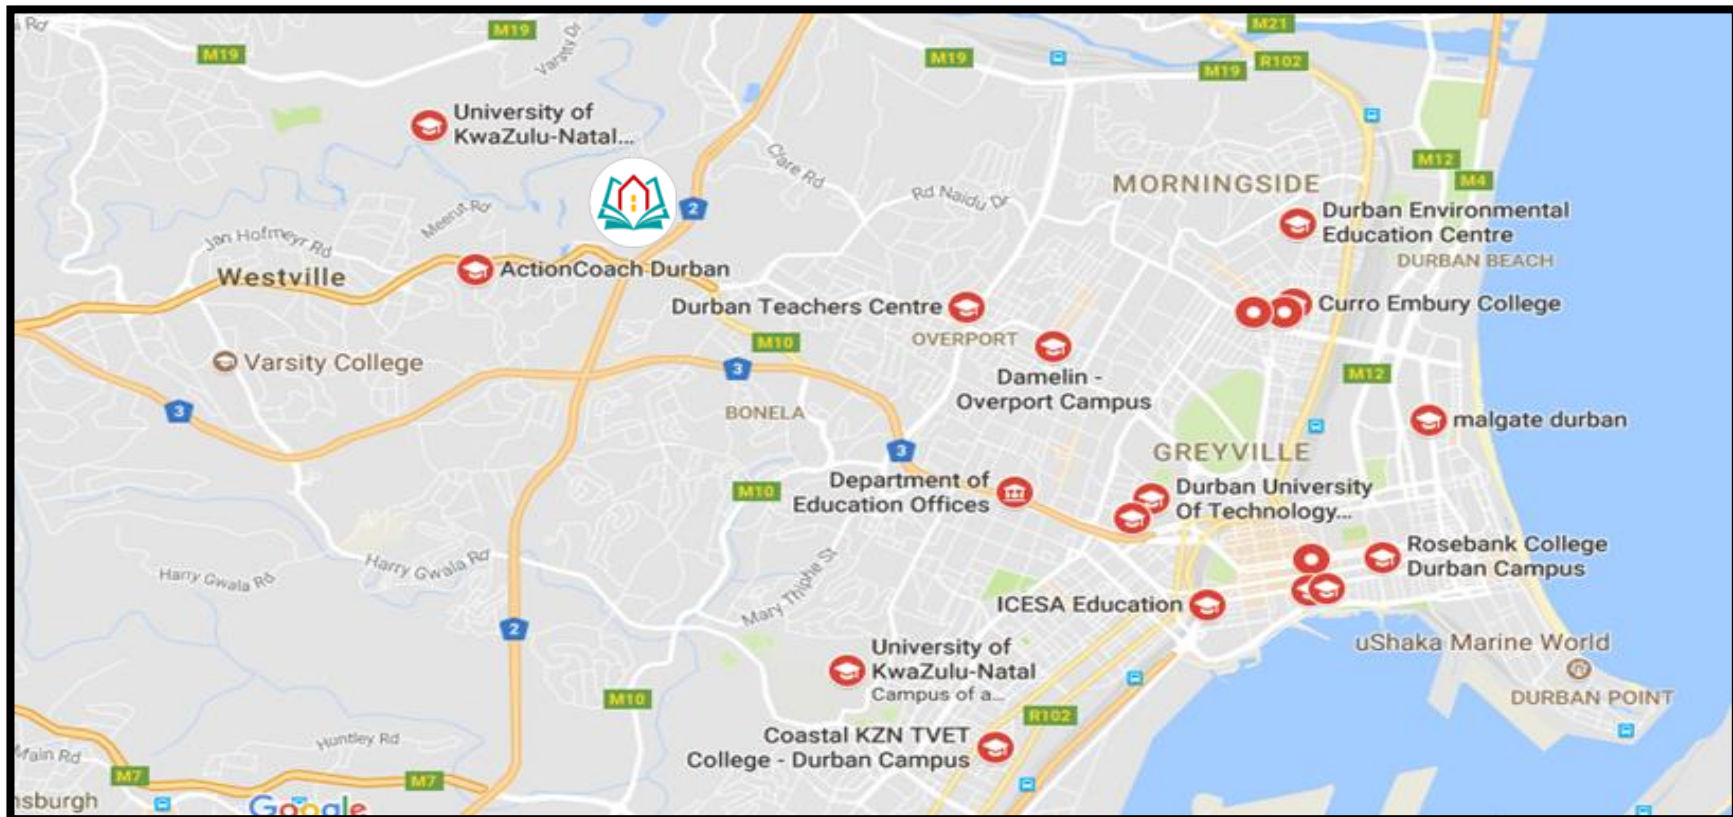

Map and Area 2019

Westwood Lodge
Live well, Study well

- Located with easy access to main highways
- 10 Minutes to the beach
- 15 Minutes to Durban City Centre
- 2Kms from UKZN Westville Campus
- Walk to Westwood Mall – Shops, Restaurants and Gym

DIRECTIONS

- From M13 Take Exit No. 7 (Essex Terrace / University Road)
- Once in Lincoln Terrace, drive towards Westwood Mall
- Turn left at the traffic lights into Mottramdale Road
- At the mini-roundabout, keep right
- Travel +- 200m and Westwood Lodge is on your right
- 12 Grace Avenue, Westville
- GPS – 29°49'33" S 30°57'38" E