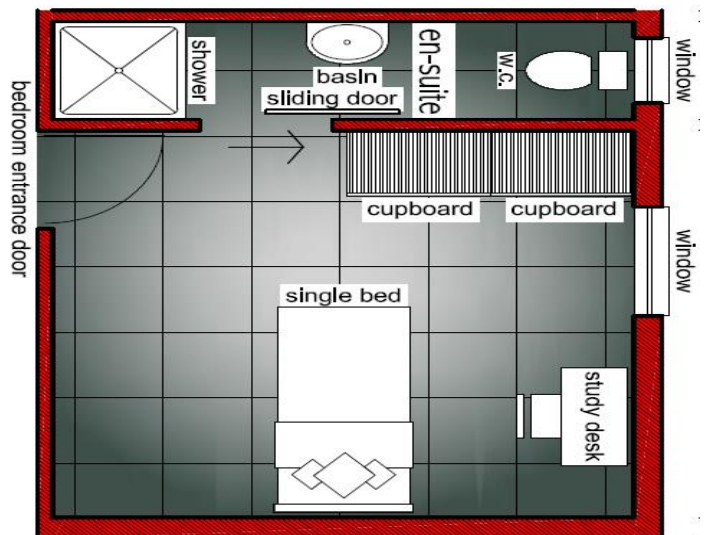

Rates & Layouts 2019

Westwood Lodge
Live well, Study well

SHARED

R 1 000 Admin Fee +
R 5 000 Refundable Deposit +
R 3 450 Monthly Fee (See Payment Policy)

SINGLE

R 1 000 Admin Fee +
R 7 000 Refundable Deposit +
R 5 750 Monthly Fee (See Payment Policy)