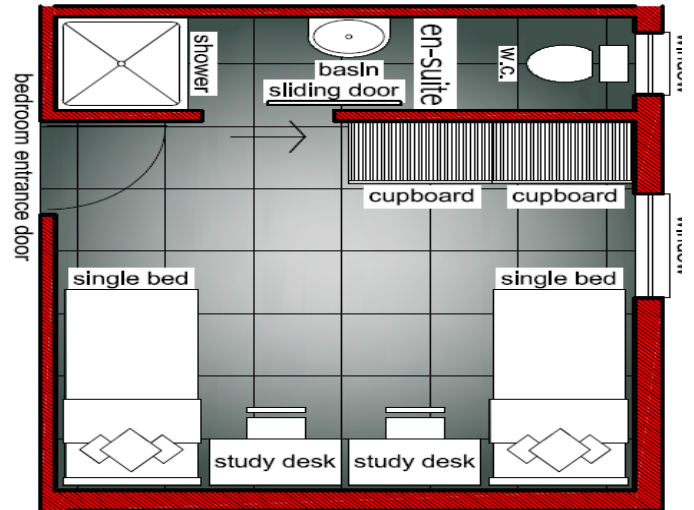

Rates & Layouts 2019

Westwood Lodge
Live well, Study well

SHARED

R 1 000 Admin Fee +
R 5 000 Refundable Deposit +
R 3 450 Monthly Fee (See Payment Policy)

SINGLE

R 1 000 Admin Fee +
R 7 000 Refundable Deposit +
R 5 750 Monthly Fee (See Payment Policy)